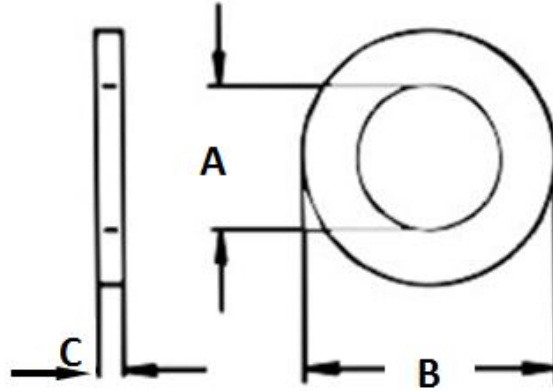

~~KEEP-FILL~~[®]

Inventory Management Solutions

METBLUE TOOLING WASHER

PART NUMBER	BOLT SIZE	A	B	C
		INSIDE DIAMETER	OUTSIDE DIAMETER	THICKNESS
UST183082	M6	7.5	16.6	2.8
UST259491	M8	7.5	22.5	3.8
UST183084	M10	11.5	27.8	3.8
UST183085	M12	14	34.5	4.4
UST260138	M20	22	49.5	5.4